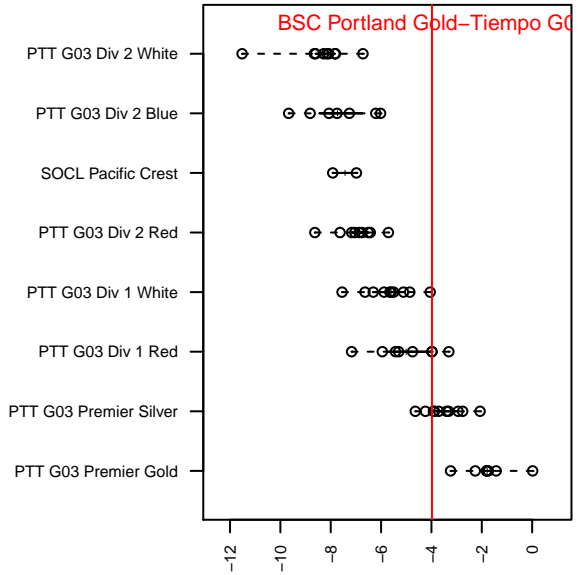

**attack and defense rating
relative to others at age
and all opponents in last 13 months**